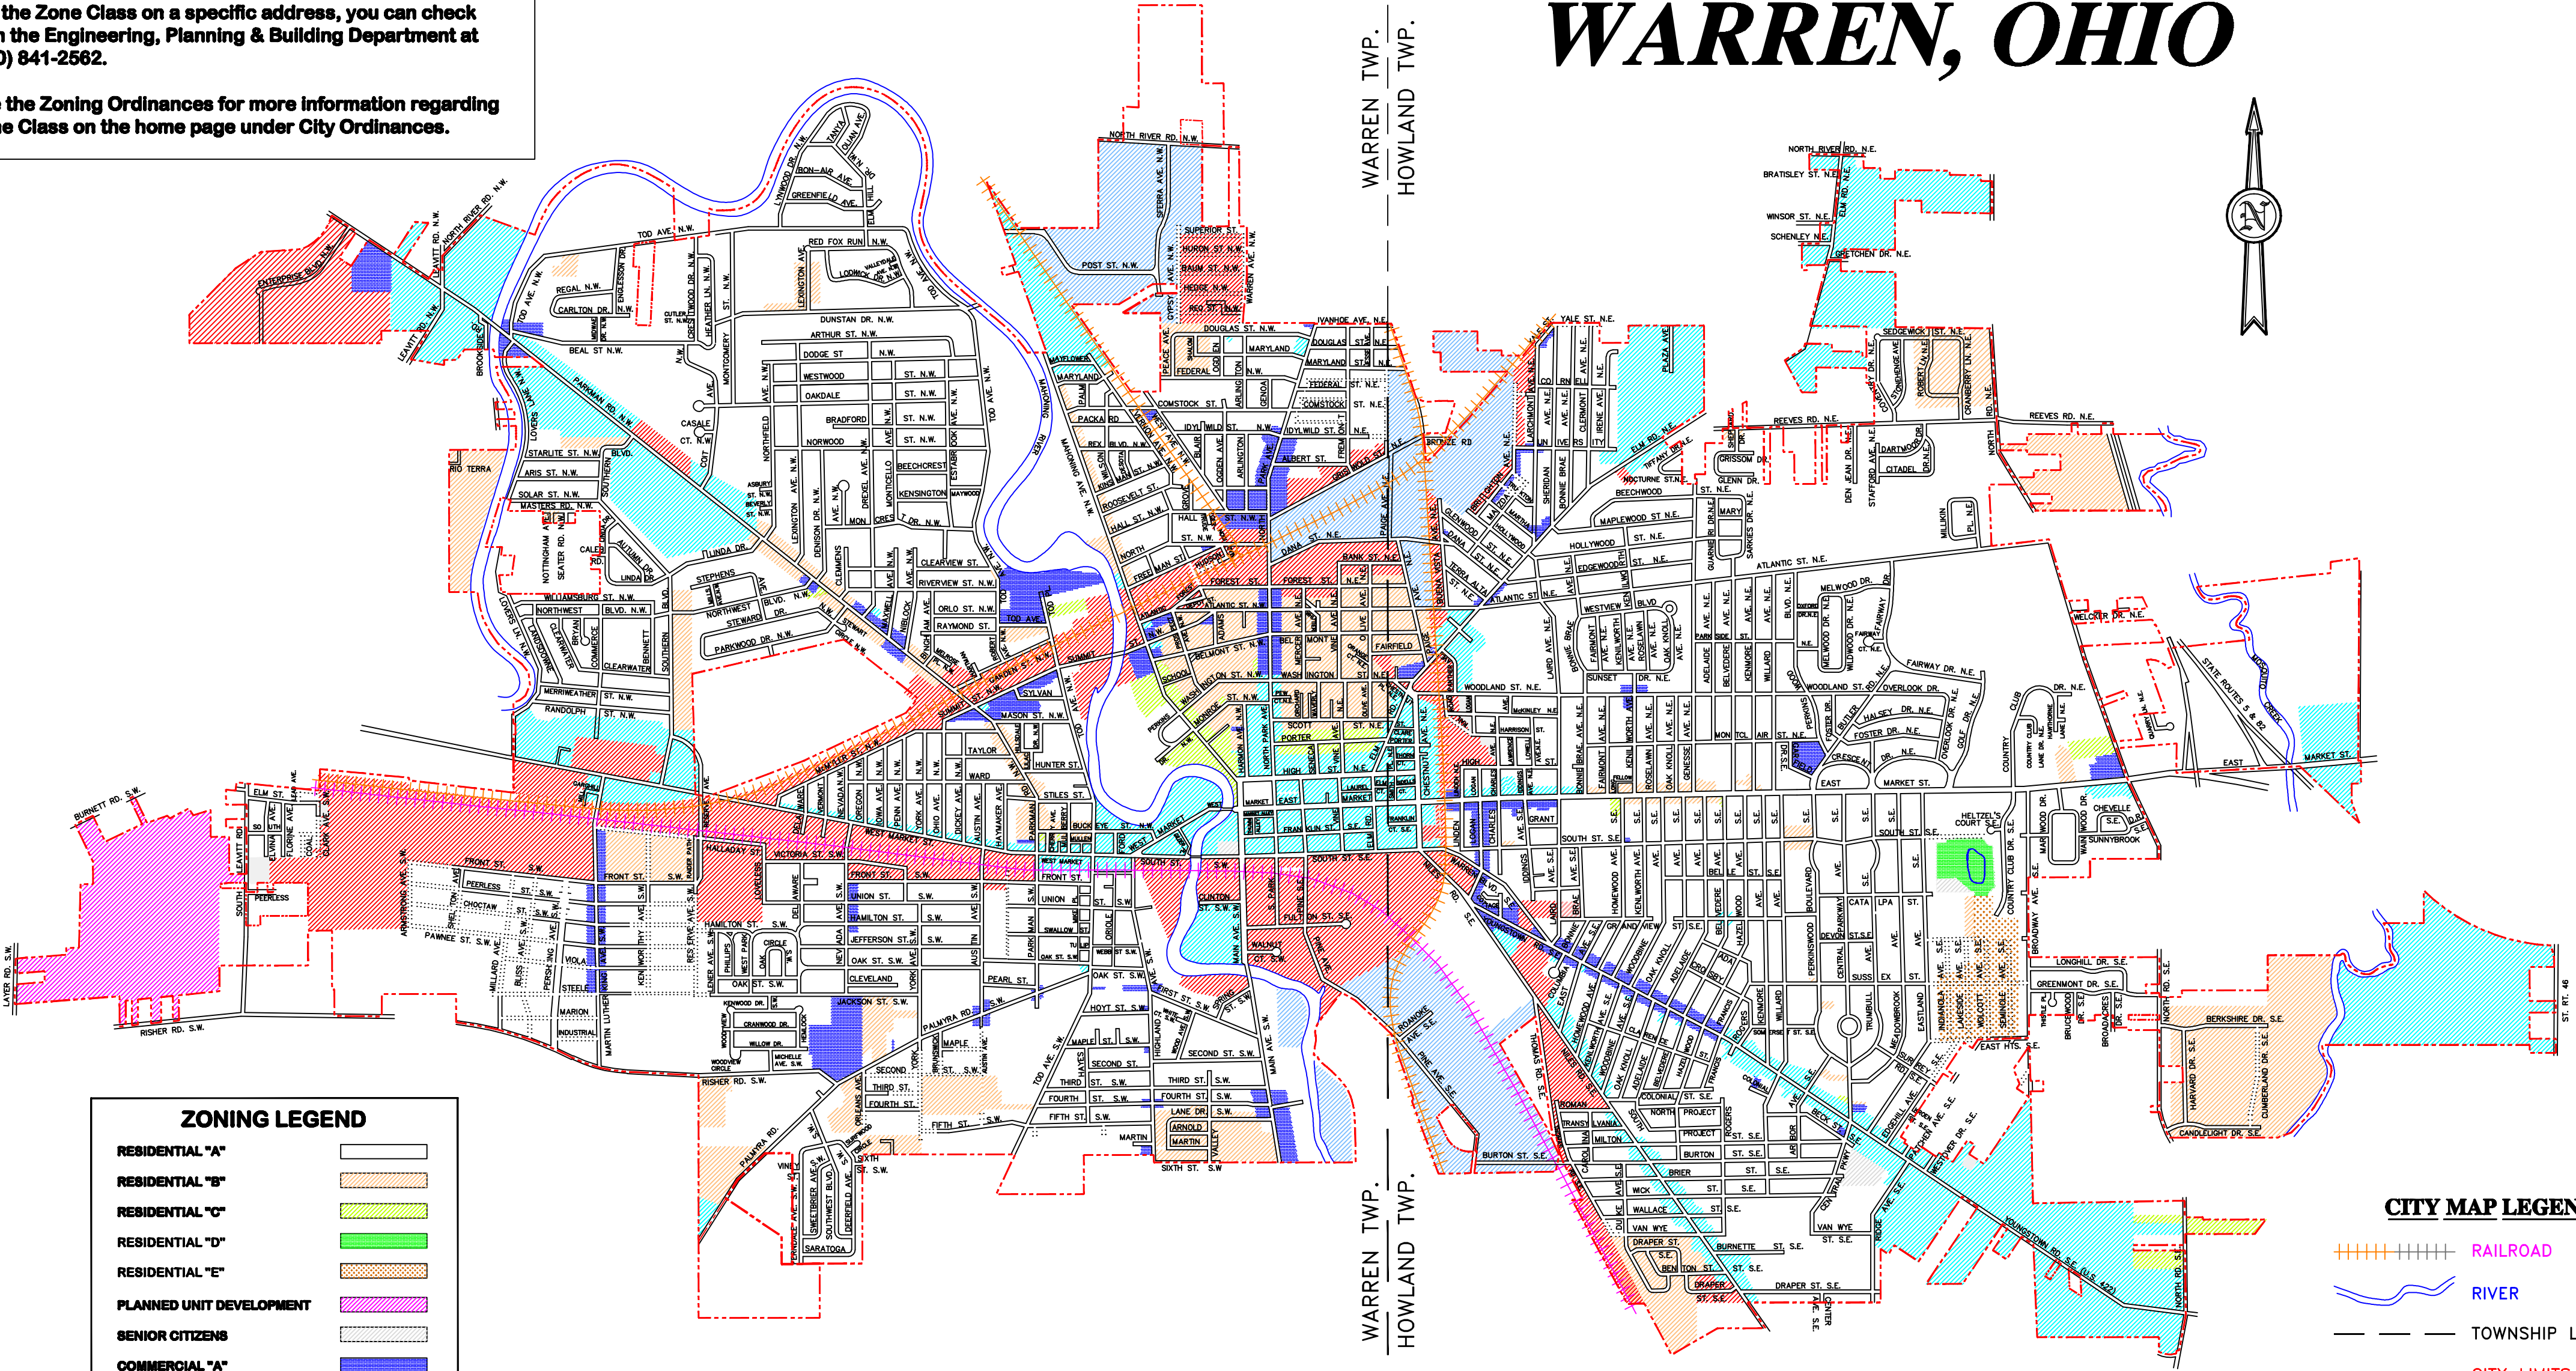

This map is to be used as a guide.

For the Zone Class on a specific address, you can check with the Engineering, Planning & Building Department at (330) 841-2562.

See the Zoning Ordinances for more information regarding Zone Class on the home page under City Ordinances.

# WARREN, OHIO

ZONING LEGEND	
RESIDENTIAL "A"	[White box]
RESIDENTIAL "B"	[Light orange box]
RESIDENTIAL "C"	[Light green box]
RESIDENTIAL "D"	[Light blue box]
RESIDENTIAL "E"	[Light purple box]
PLANNED UNIT DEVELOPMENT	[Pink box]
SENIOR CITIZENS	[Light grey box]
COMMERCIAL "A"	[Blue box]
COMMERCIAL "B"	[Light blue box]
RESIDENTIAL - "APARTMENTS"	[Yellow box]
MANUFACTURING "A"	[Red box]
MANUFACTURING "B"	[Light blue box]

CITY MAP LEGEND	
[Orange dashed line]	RAILROAD
[Blue wavy line]	RIVER
[Black dashed line]	TOWNSHIP LINE
[Red dashed line]	CITY LIMITS
[Thin black line]	STREETS
[Dotted black line]	PAPER STREETS

## ZONING MAP